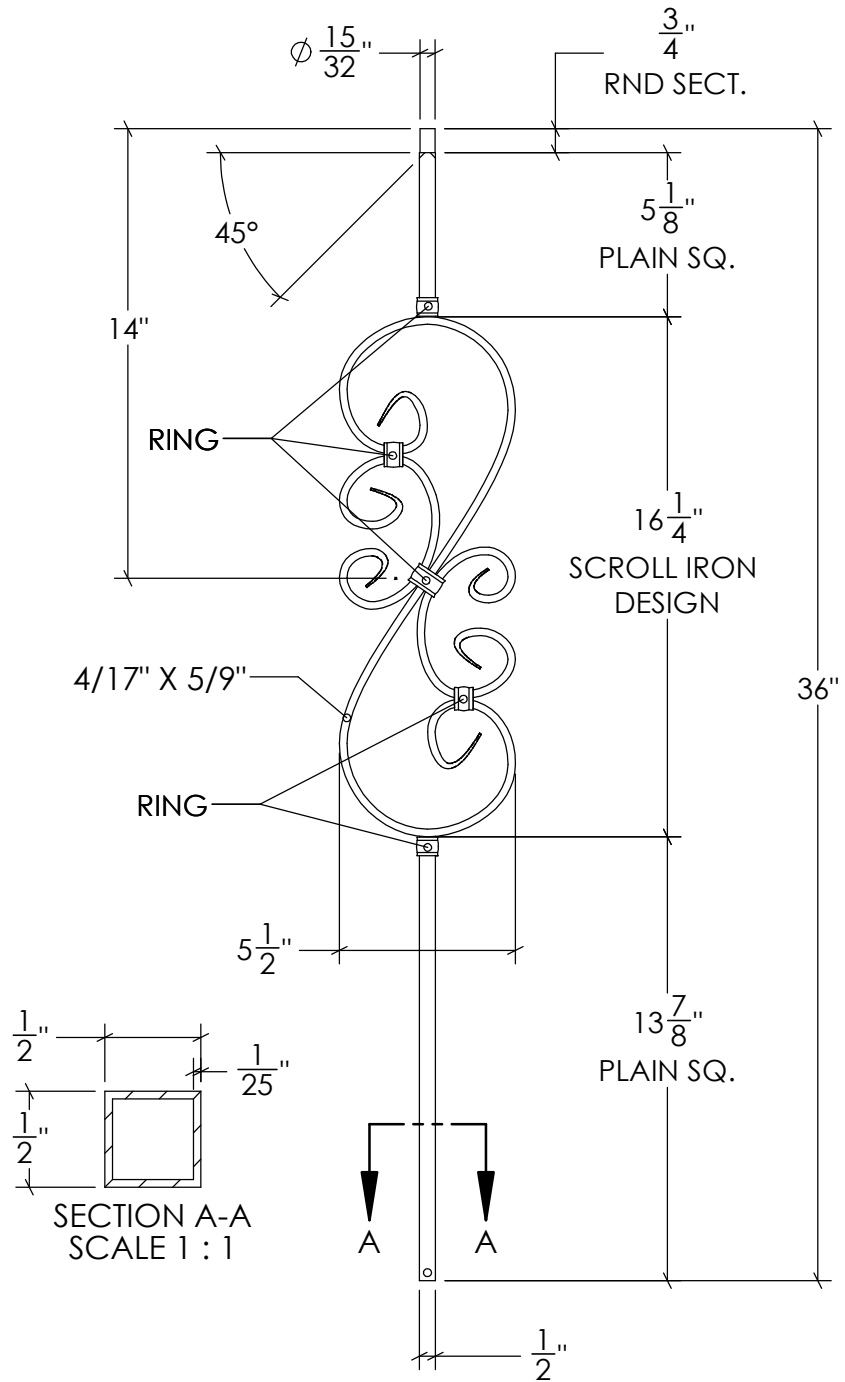

REVISIONS			
REV.	DESCRIPTION	DATE	REVISED BY
A			

STAIRSUPPLIES™

1722 Eisenhower Drive North

Suite B

Goshen, IN 46526

COPYRIGHT 2022 StairSupplies™ ALL RIGHTS RESERVED

DESCRIPTION: KW14-M501 (Knee Wall Scroll Iron Bal.)

Drawn by: **RSAGRE**

DWG #: **C-2685**

Date: 03/27/2023

Material: **Iron**

Scale: **1 : 6**

Created: 03/27/2023