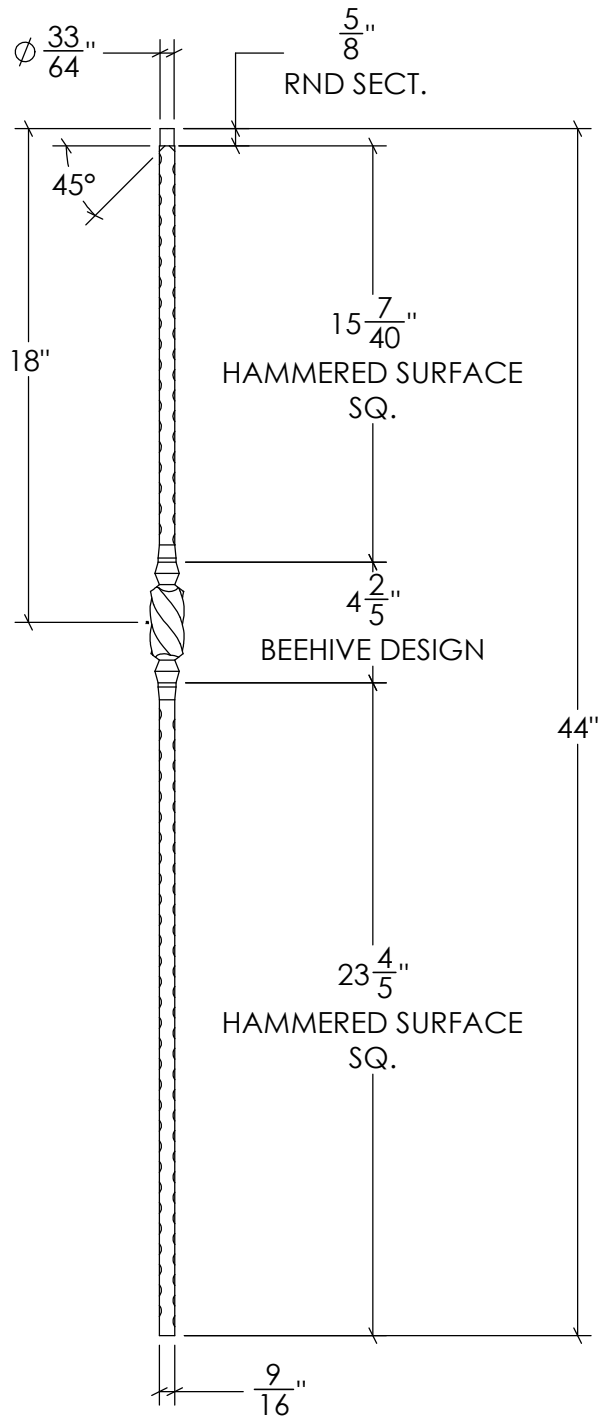

REVISIONS			
REV.	DESCRIPTION	DATE	REVISED BY
A			

 **STAIRSUPPLIES™**

1722 Eisenhower Drive North
 Suite B
 Goshen, IN 46526
 COPYRIGHT 2022 StairSupplies™ ALL RIGHTS RESERVED

DESCRIPTION: M13144 (Single Beehive Iron Bal.)

Drawn by: **RSAGRE**

DWG #: **C-2766**

Date: 04/21/2023

Created: 04/21/2023

Material: **Iron**

Scale: **1 : 7**