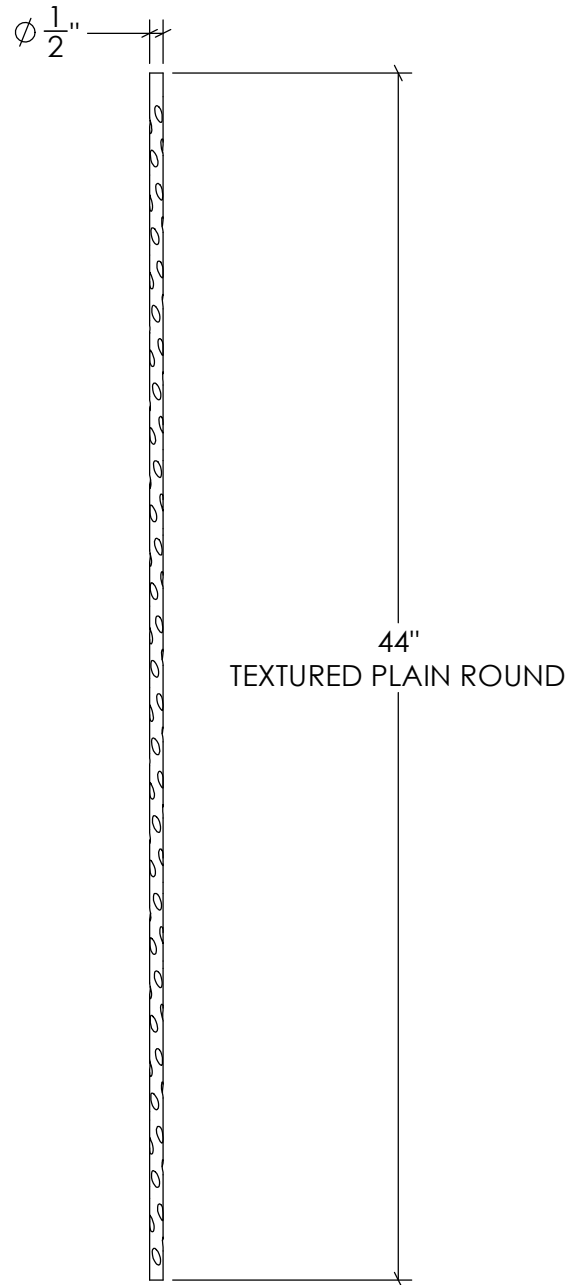

REVISIONS			
REV.	DESCRIPTION	DATE	REVISED BY
A			

 **STAIRSUPPLIES™**

1722 Eisenhower Drive North
 Suite B
 Goshen, IN 46526
 COPYRIGHT 2022 StairSupplies™ ALL RIGHTS RESERVED

DESCRIPTION: R60044 (Plain Round Iron Baluster)

Drawn by: **RSAGRE**

DWG #: **C-2775**

Date: 05/05/2023
 Created: 05/05/2023

Material: **Iron**

Scale: **1 : 7**