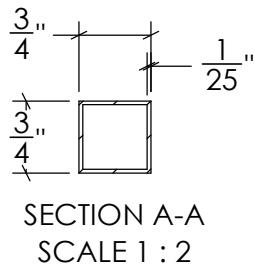

REVISIONS			
REV.	DESCRIPTION	DATE	REVISED BY
A			

STAIRSUPPLIES™

1722 Eisenhower Drive North
Suite B
Goshen, IN 46526
COPYRIGHT 2022 StairSupplies™ ALL RIGHTS RESERVED

DESCRIPTION: MEGA 1BASK44 (Mega Single Basket Iron Bal.)		
Drawn by: RSAGRE	DWG #: C-2852	
Date: 05/25/2023 Created: 05/25/2023	Material: Iron	Scale: 1 : 7