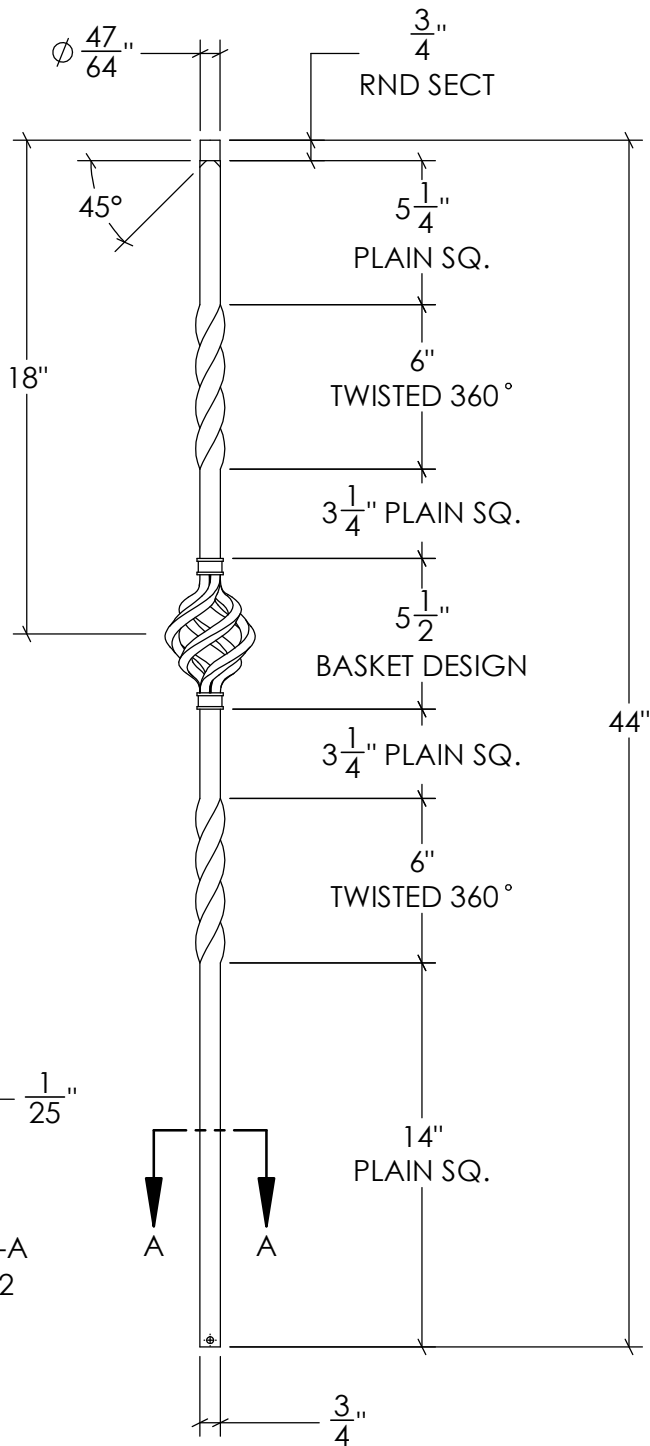

REVISIONS			
REV.	DESCRIPTION	DATE	REVISED BY
A			

STAIRSUPPLIES™

1722 Eisenhower Drive North
Suite B
Goshen, IN 46526
COPYRIGHT 2022 StairSupplies™ ALL RIGHTS RESERVED

DESCRIPTION: MEGA 1BASK44 (Mega Single Basket Iron Bal.)		
Drawn by: RSAGRE	DWG #: C-2852	
Date: 05/25/2023 Created: 05/25/2023	Material: Iron	Scale: 1 : 7