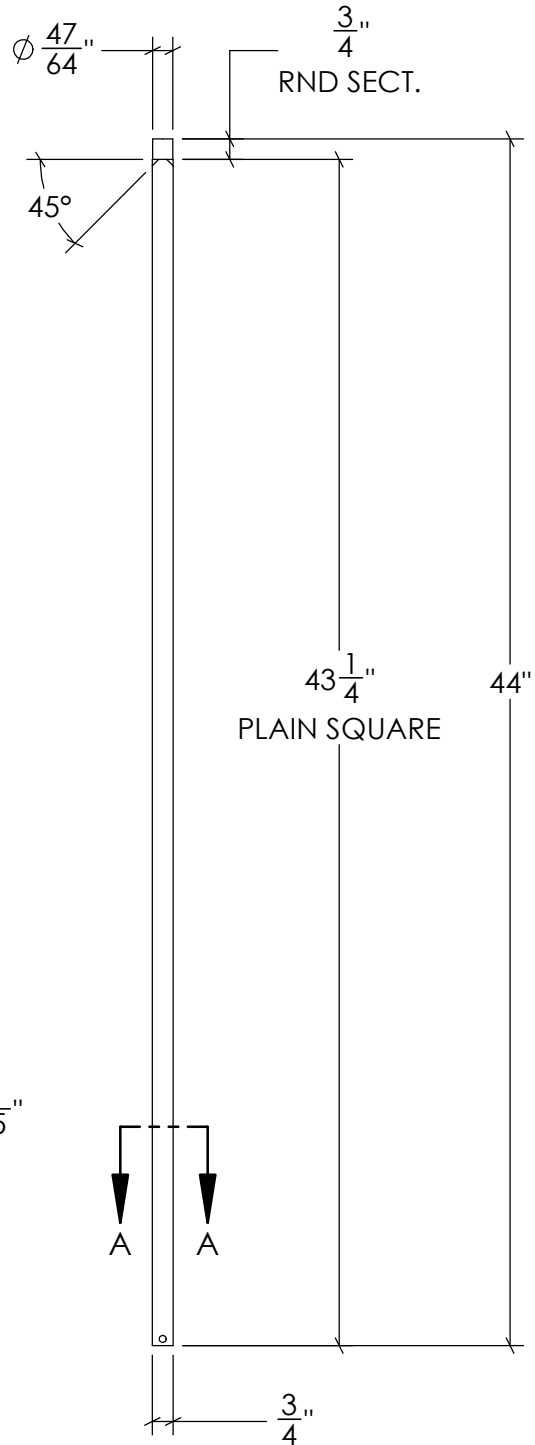

REVISIONS			
REV.	DESCRIPTION	DATE	REVISED BY
A			

**STAIRSUPPLIES™**

1722 Eisenhower Drive North  
 Suite B  
 Goshen, IN 46526  
 COPYRIGHT 2022 StairSupplies™ ALL RIGHTS RESERVED

DESCRIPTION: MEGA 501 (Mega Plain Straight Iron Bal.)

Drawn by: **RSAGRE**

DWG #: **C-2855**

Date: 05/29/2023  
 Created: 05/29/2023

Material: **Iron**

Scale: **1 : 7**