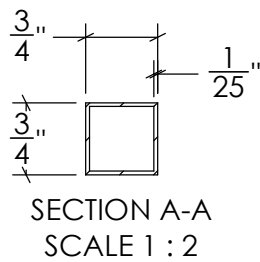

REVISIONS			
REV.	DESCRIPTION	DATE	REVISED BY
A			

**STAIRSUPPLIES™**

1722 Eisenhower Drive North  
 Suite B  
 Goshen, IN 46526  
 COPYRIGHT 2022 StairSupplies™ ALL RIGHTS RESERVED

DESCRIPTION: MEGA 501 (Mega Plain Straight Iron Bal.)

Drawn by: **RSAGRE**

DWG #: **C-2855**

Date: 05/29/2023  
 Created: 05/29/2023

Material: **Iron**

Scale: **1 : 7**