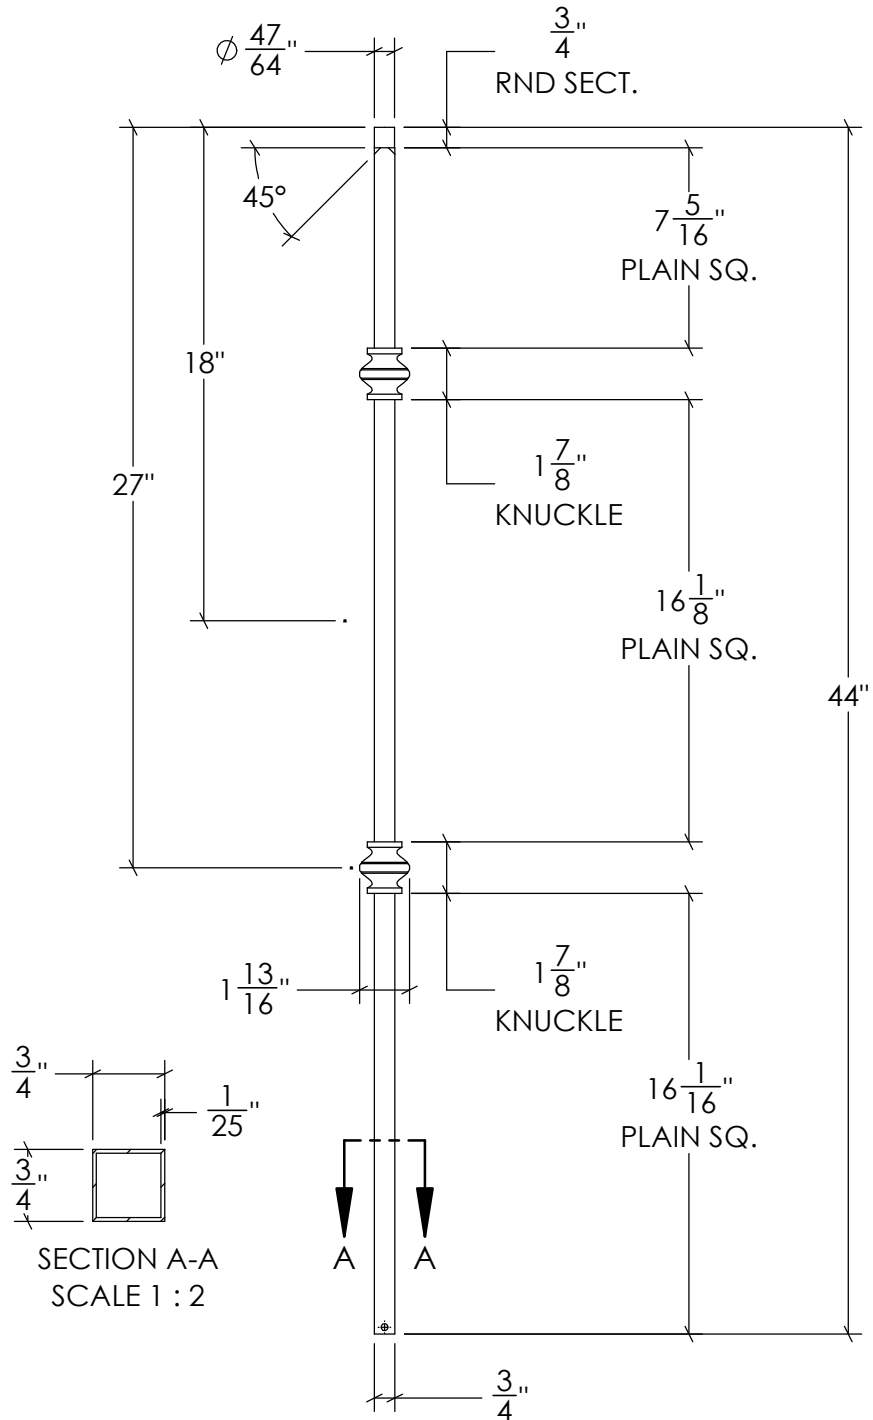

REVISIONS			
REV.	DESCRIPTION	DATE	REVISED BY
A			

STAIRSUPPLIES™

1722 Eisenhower Drive North
 Suite B
 Goshen, IN 46526
 COPYRIGHT 2022 StairSupplies™ ALL RIGHTS RESERVED

Description: MEGA-2KNUC (Mega Double Knuckle Iron Bal.)

Drawn by: **RSAGRE**

DWG #: **C-2857**

Date: 05/31/2023
 Created: 05/31/2023

Material: **Iron**

Scale: **1 : 7**