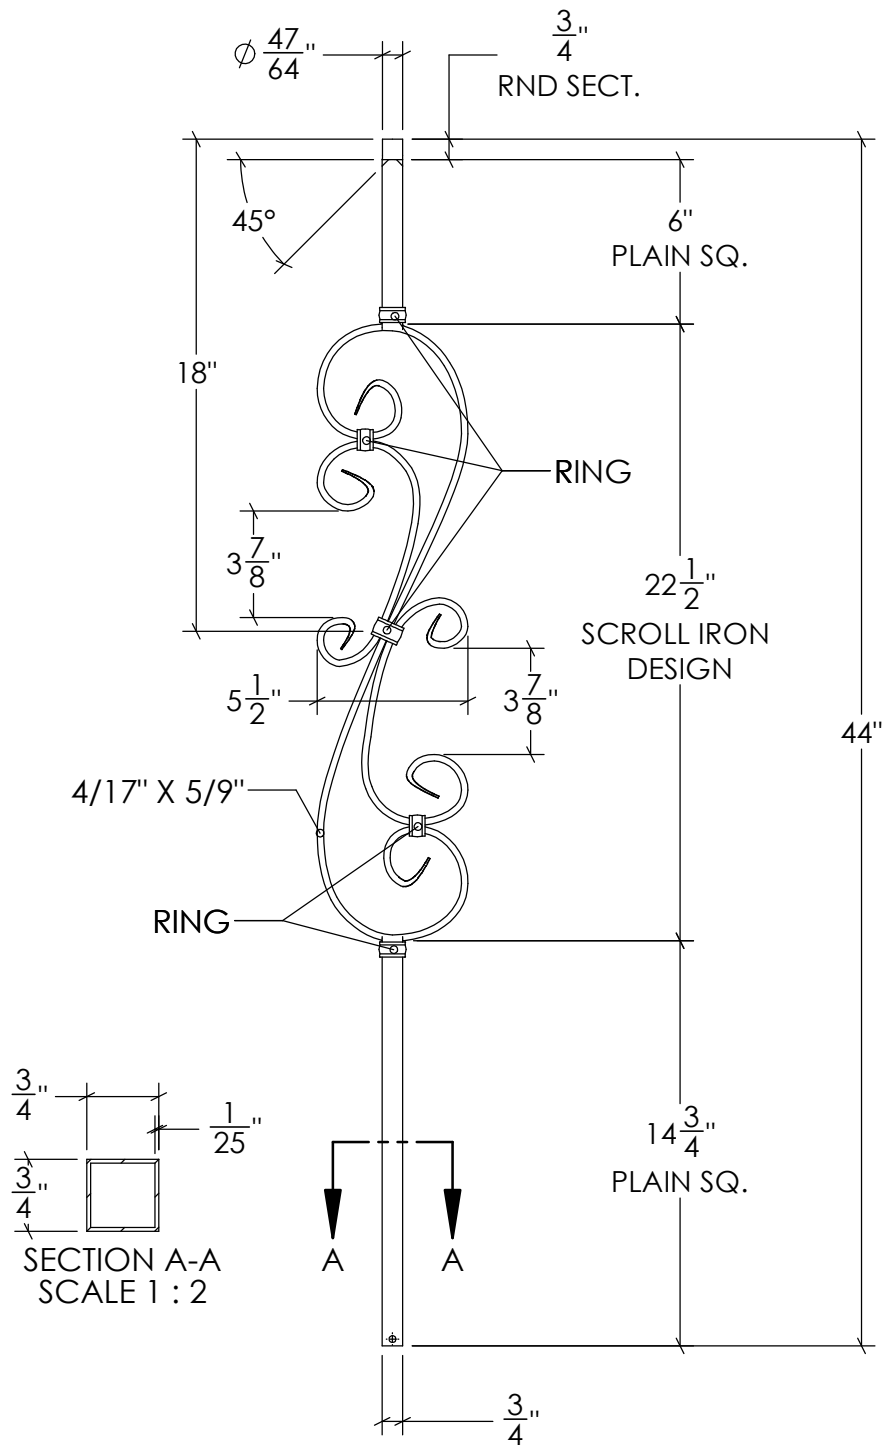

REVISIONS			
REV.	DESCRIPTION	DATE	REVISED BY
A			

STAIRSUPPLIES™

1722 Eisenhower Drive North

Suite B

Goshen, IN 46526

COPYRIGHT 2022 StairSupplies™ ALL RIGHTS RESERVED

Description: **MEGA-M601 (Mega Scroll Iron Bal.)**

Drawn by: **RSAGRE**

DWG #: **C-2881**

Date: 06/02/2023

Material: **Iron**

Scale: **1 : 7**

Created: 06/02/2023