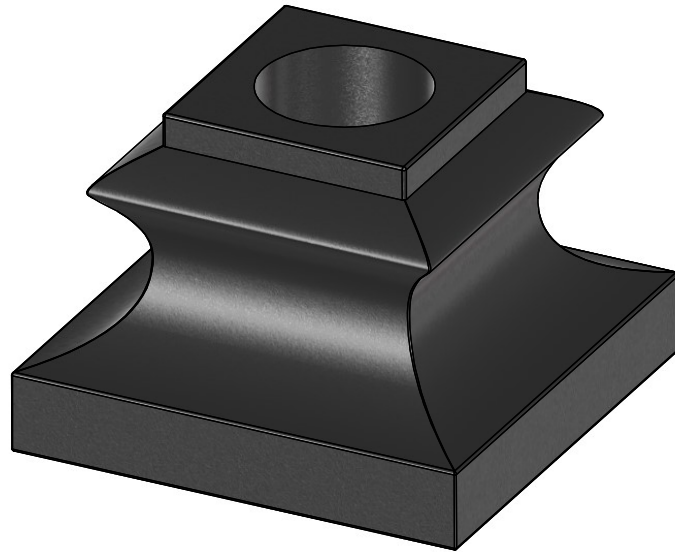

REVISIONS			
REV.	DESCRIPTION	DATE	REVISED BY
A			

1722 Eisenhower Drive North
Suite B
Goshen, IN 46526

COPYRIGHT 2022 StairSupplies™ ALL RIGHTS RESERVED

DESCRIPTION: R-07F (Level Shoe - Round)

Drawn by: RSAGRE

DWG #: C-2916

Date: 04/14/2023
Created: 04/14/2023

Material: Iron

Scale: 1 : 1