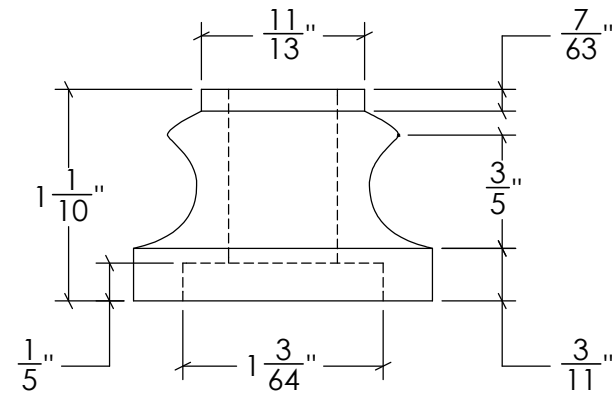

REVISIONS			
REV.	DESCRIPTION	DATE	REVISED BY
A			

1722 Eisenhower Drive North
Suite B
Goshen, IN 46526

COPYRIGHT 2022 StairSupplies™ ALL RIGHTS RESERVED

DESCRIPTION: R-07F (Level Shoe - Round)

Drawn by: RSAGRE

DWG #: C-2916

Date: 04/14/2023
Created: 04/14/2023

Material: Iron

Scale: 1 : 1