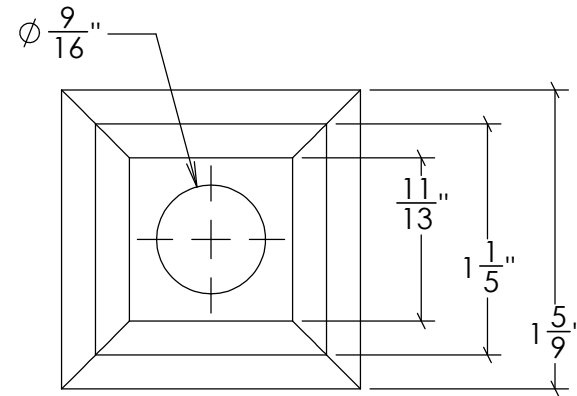

REVISIONS			
REV.	DESCRIPTION	DATE	REVISED BY
A			

1722 Eisenhower Drive North
Suite B
Goshen, IN 46526

COPYRIGHT 2022 StairSupplies™ ALL RIGHTS RESERVED

DESCRIPTION: R-07F (Level Shoe - Round)

Drawn by: RSAGRE

DWG #: C-2916

Date: 04/14/2023
Created: 04/14/2023

Material: Iron

Scale: 1 : 1