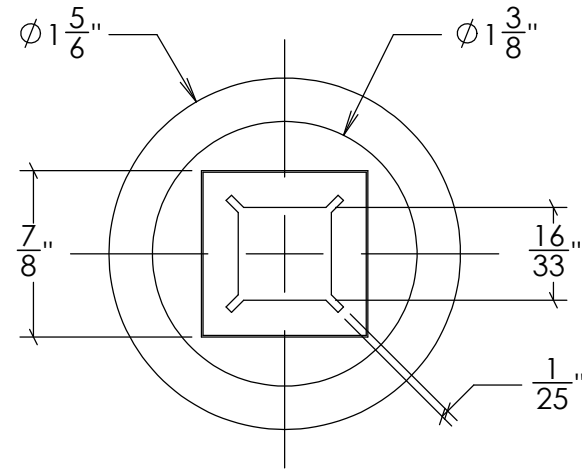

REVISIONS			
REV.	DESCRIPTION	DATE	REVISED BY
A			

1722 Eisenhower Drive North
Suite B
Goshen, IN 46526

COPYRIGHT 2022 StairSupplies™ ALL RIGHTS RESERVED

Description: RD-201 (Small Circle Universal Shoe)

Drawn by: RSAGRE

DWG #: C-2919

Date: 08/31/2023
Created: 08/31/2023

Material: Iron

Scale: 1 : 1