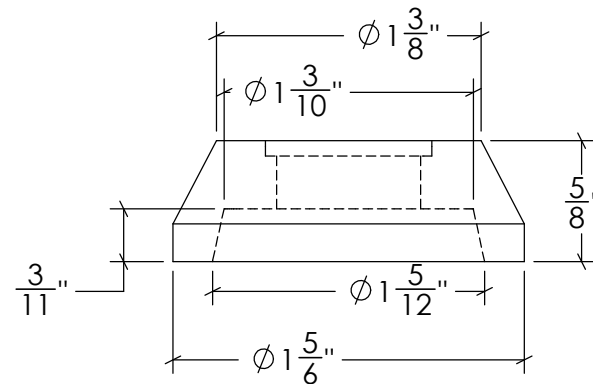

REVISIONS			
REV.	DESCRIPTION	DATE	REVISED BY
A			

1722 Eisenhower Drive North
Suite B
Goshen, IN 46526

COPYRIGHT 2022 StairSupplies™ ALL RIGHTS RESERVED

Description: RD-201 (Small Circle Universal Shoe)

Drawn by: RSAGRE

DWG #: C-2919

Date: 08/31/2023
Created: 08/31/2023

Material: Iron

Scale: 1 : 1