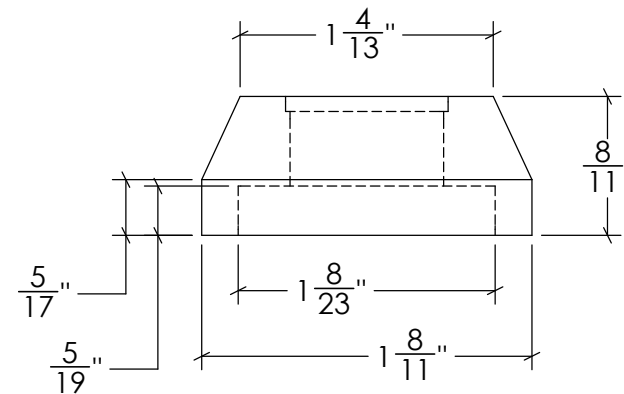

REVISIONS			
REV.	DESCRIPTION	DATE	REVISED BY
A			

1722 Eisenhower Drive North
Suite B
Goshen, IN 46526

COPYRIGHT 2022 StairSupplies™ ALL RIGHTS RESERVED

Description: **SQ-301 (Small Universal Shoe)**

Drawn by: **RSAGRE**

DWG #: **C-2929**

Date: 09/01/2023
Created: 09/01/2023

Material: **Iron**

Scale: **1 : 1**