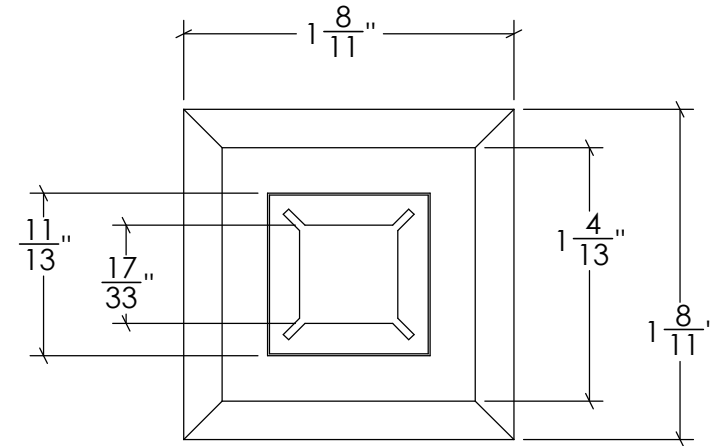

REVISIONS			
REV.	DESCRIPTION	DATE	REVISED BY
A			

1722 Eisenhower Drive North
Suite B
Goshen, IN 46526

COPYRIGHT 2022 StairSupplies™ ALL RIGHTS RESERVED

Description: **SQ-301 (Small Universal Shoe)**

Drawn by: **RSAGRE**

DWG #: **C-2929**

Date: 09/01/2023
Created: 09/01/2023

Material: **Iron**

Scale: **1 : 1**