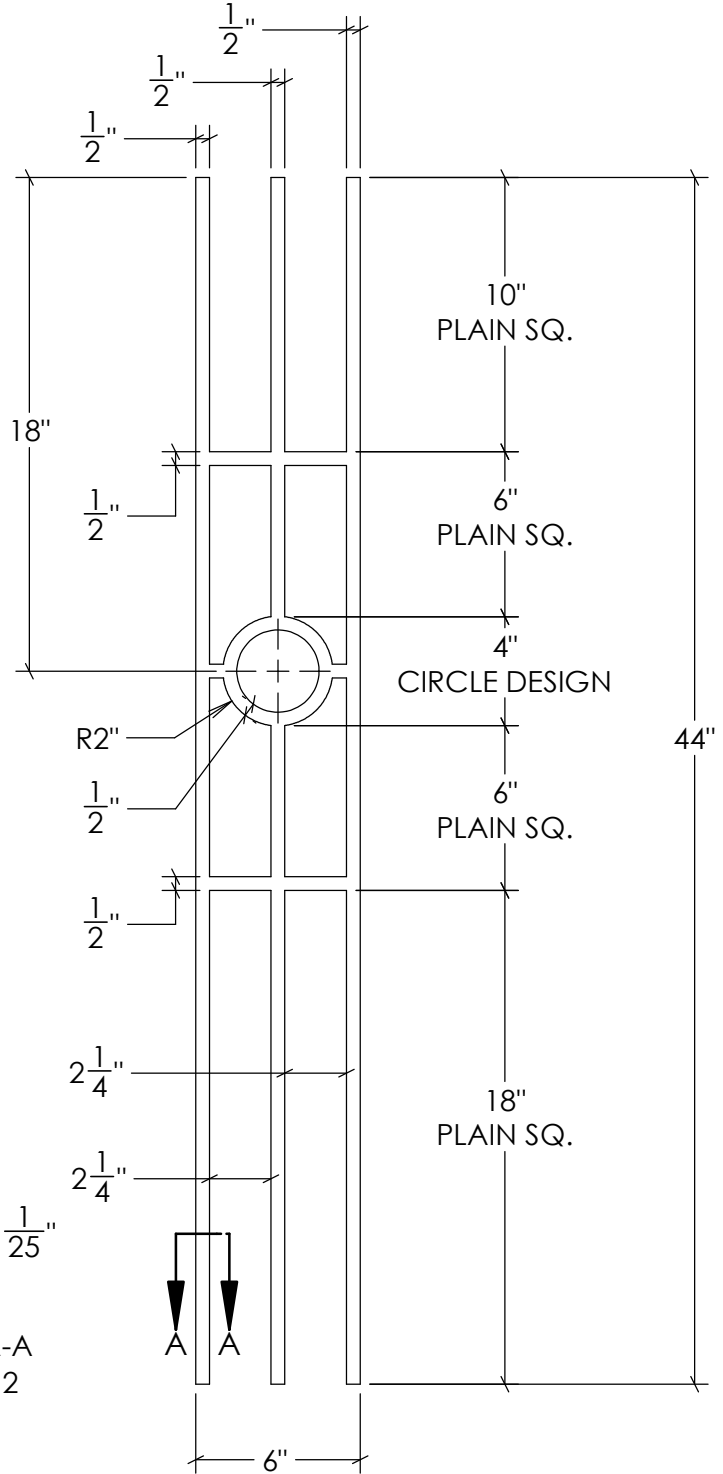

REVISIONS			
REV.	DESCRIPTION	DATE	REVISED BY
A			

STAIRSUPPLIES™

1722 Eisenhower Drive North
Suite B
Goshen, IN 46526
COPYRIGHT 2022 StairSupplies™ ALL RIGHTS RESERVED

Description: M41144 (Triple Bar Iron Baluster)

Drawn by: RSAGRE

DWG #: C-2933

Date: 06/07/2023

Material: Iron

Scale: 1 : 7

Created: 06/07/2023