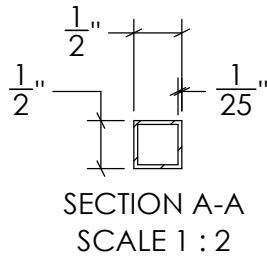

REVISIONS			
REV.	DESCRIPTION	DATE	REVISED BY
A			

STAIRSUPPLIES™

1722 Eisenhower Drive North
Suite B
Goshen, IN 46526
COPYRIGHT 2022 StairSupplies™ ALL RIGHTS RESERVED

Description: M41144 (Triple Bar Iron Baluster)

Drawn by: RSAGRE

DWG #: C-2933

Date: 06/07/2023

Material: Iron

Scale: 1 : 7

Created: 06/07/2023