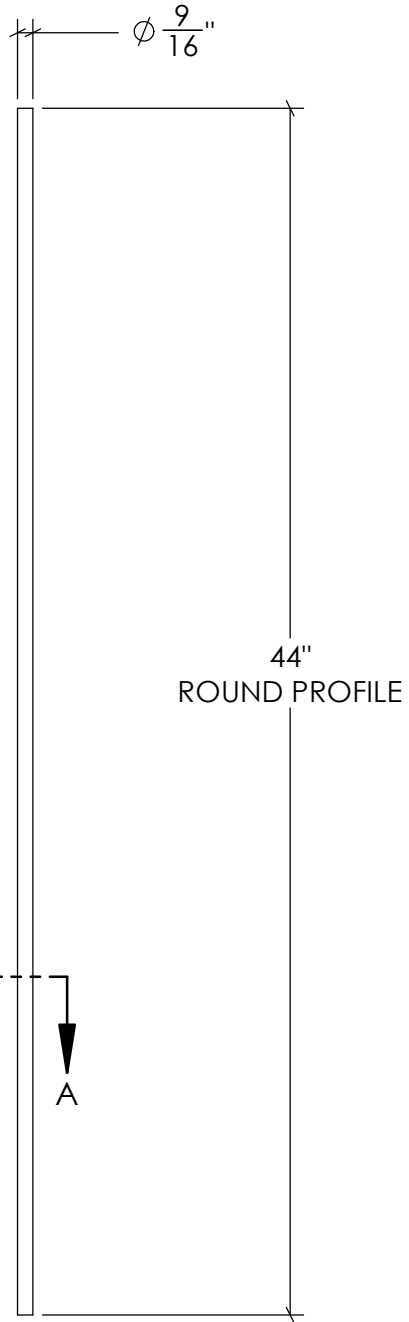

REVISIONS			
REV.	DESCRIPTION	DATE	REVISED BY
A			

 **STAIRSUPPLIES™**

1722 Eisenhower Drive North  
Suite B  
Goshen, IN 46526  
COPYRIGHT 2022 StairSupplies™ ALL RIGHTS RESERVED

Description: R54344 (Plain Round Iron Baluster)

Drawn by: **RSAGRE**

DWG #: **C-2970**

Date: 06/23/2023

Created: 06/23/2023

Material: **Iron**

Scale: **1 : 7**