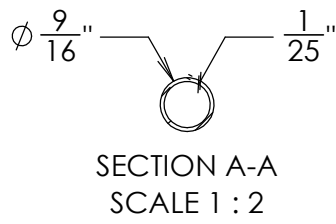

REVISIONS			
REV.	DESCRIPTION	DATE	REVISED BY
A			

 **STAIRSUPPLIES™**

1722 Eisenhower Drive North  
Suite B  
Goshen, IN 46526  
COPYRIGHT 2022 StairSupplies™ ALL RIGHTS RESERVED

Description: R54344 (Plain Round Iron Baluster)

Drawn by: **RSAGRE**

DWG #: **C-2970**

Date: 06/23/2023

Created: 06/23/2023

Material: **Iron**

Scale: **1 : 7**