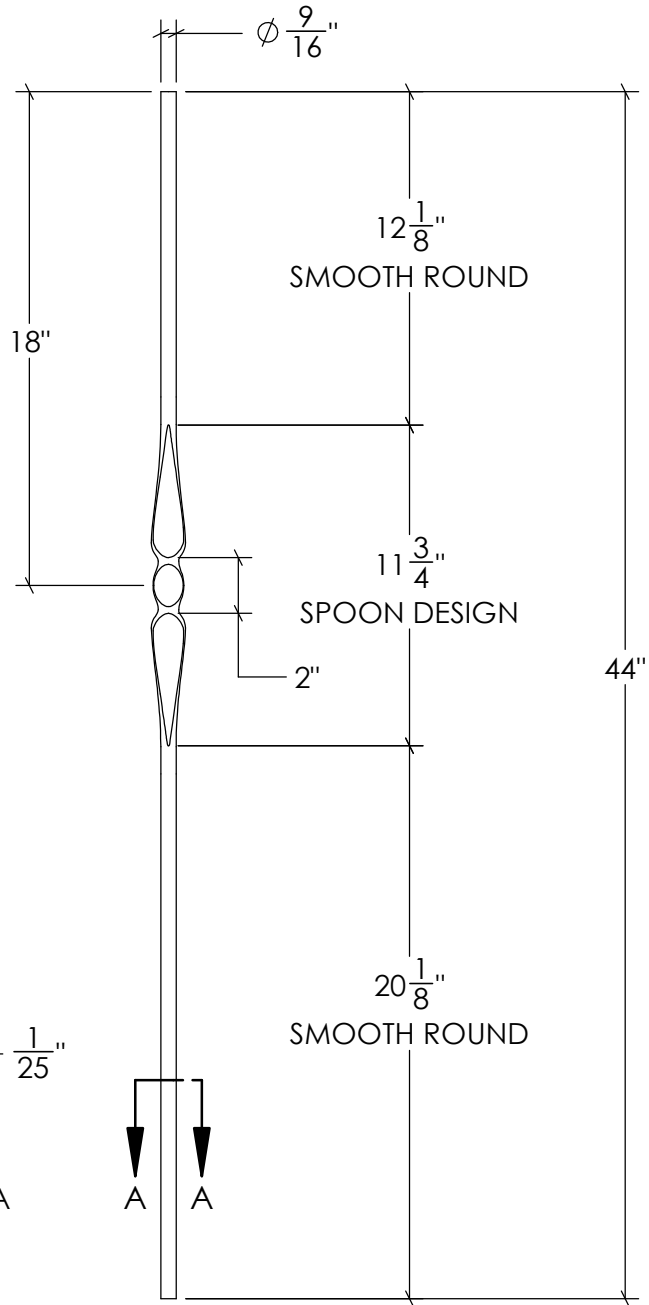

REVISIONS			
REV.	DESCRIPTION	DATE	REVISED BY
A			

SECTION A-A
SCALE 1 : 2

 **STAIRSUPPLIES™**

1722 Eisenhower Drive North
Suite B
Goshen, IN 46526
COPYRIGHT 2022 StairSupplies™ ALL RIGHTS RESERVED

Description: R54044 (Round Single Gothic Iron Bal.)

Drawn by: **RSAGRE**

DWG #: **C-2971**

Date: 06/27/2023

Material: **Iron**

Scale: **1 : 7**

Created: 06/27/2023