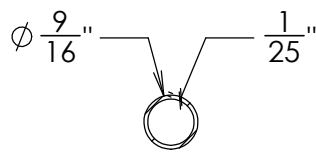

REVISIONS			
REV.	DESCRIPTION	DATE	REVISED BY
A			

SECTION A-A
SCALE 1 : 2

 **STAIRSUPPLIES™**

1722 Eisenhower Drive North
Suite B
Goshen, IN 46526
COPYRIGHT 2022 StairSupplies™ ALL RIGHTS RESERVED

Description: R54044 (Round Single Gothic Iron Bal.)

Drawn by: **RSAGRE**

DWG #: **C-2971**

Date: 06/27/2023

Material: **Iron**

Scale: **1 : 7**

Created: 06/27/2023