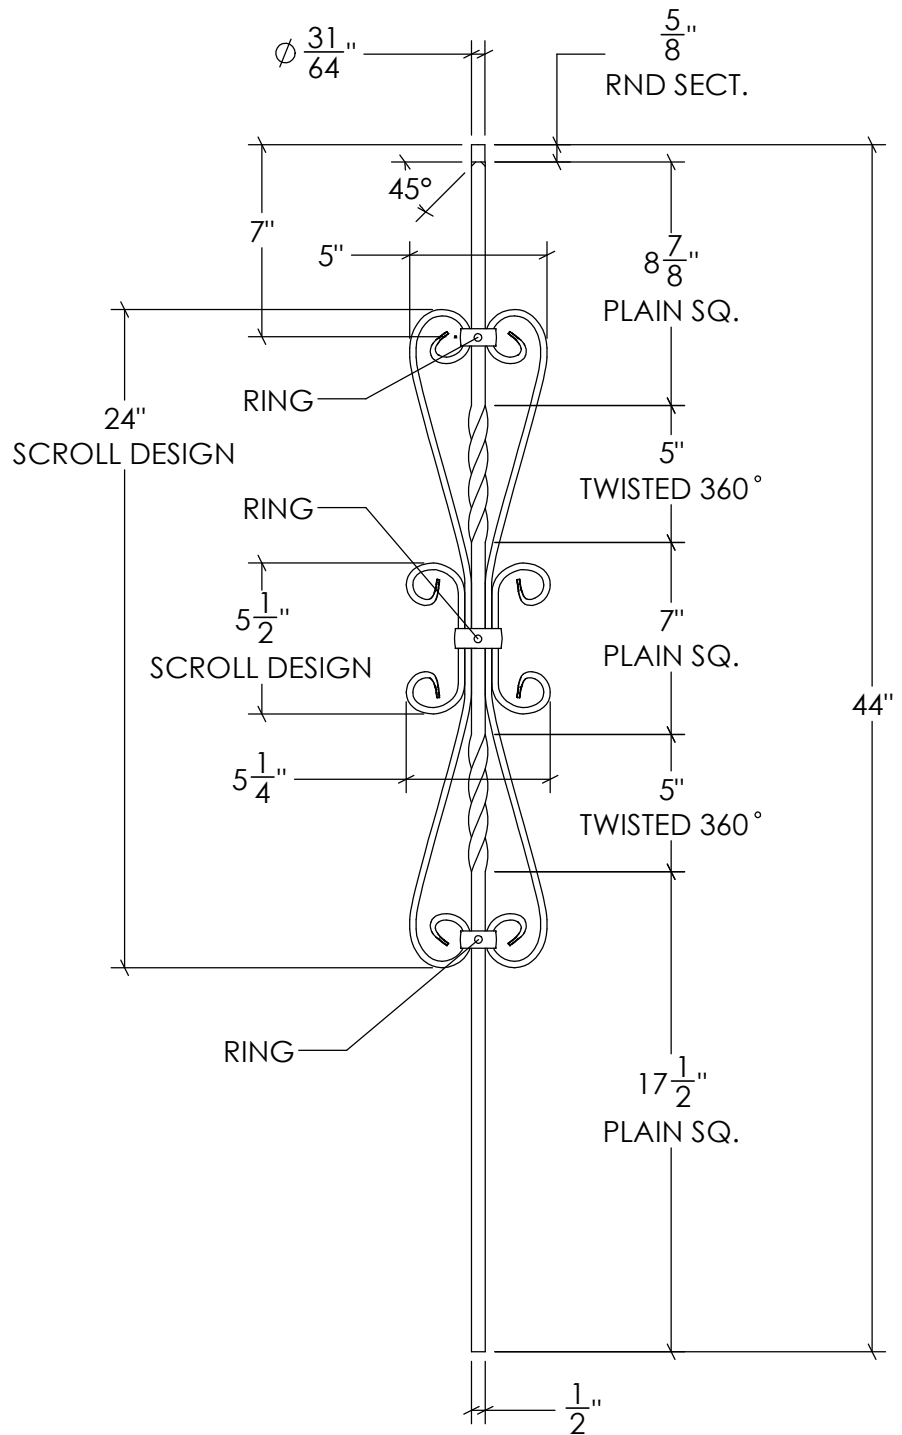

REVISIONS			
REV.	DESCRIPTION	DATE	REVISED BY
A			

 **STAIRSUPPLIES™**

1722 Eisenhower Drive North

Suite B

Goshen, IN 46526

COPYRIGHT 2022 StairSupplies™ ALL RIGHTS RESERVED

DESCRIPTION: **M33144 (Twist Scroll Iron Baluster)**

Drawn by: **RSAGRE**

DWG #: **C-2982**

Date: 07/06/2023

Material: **Iron**

Scale: **1 : 7**

Created: 07/06/2023