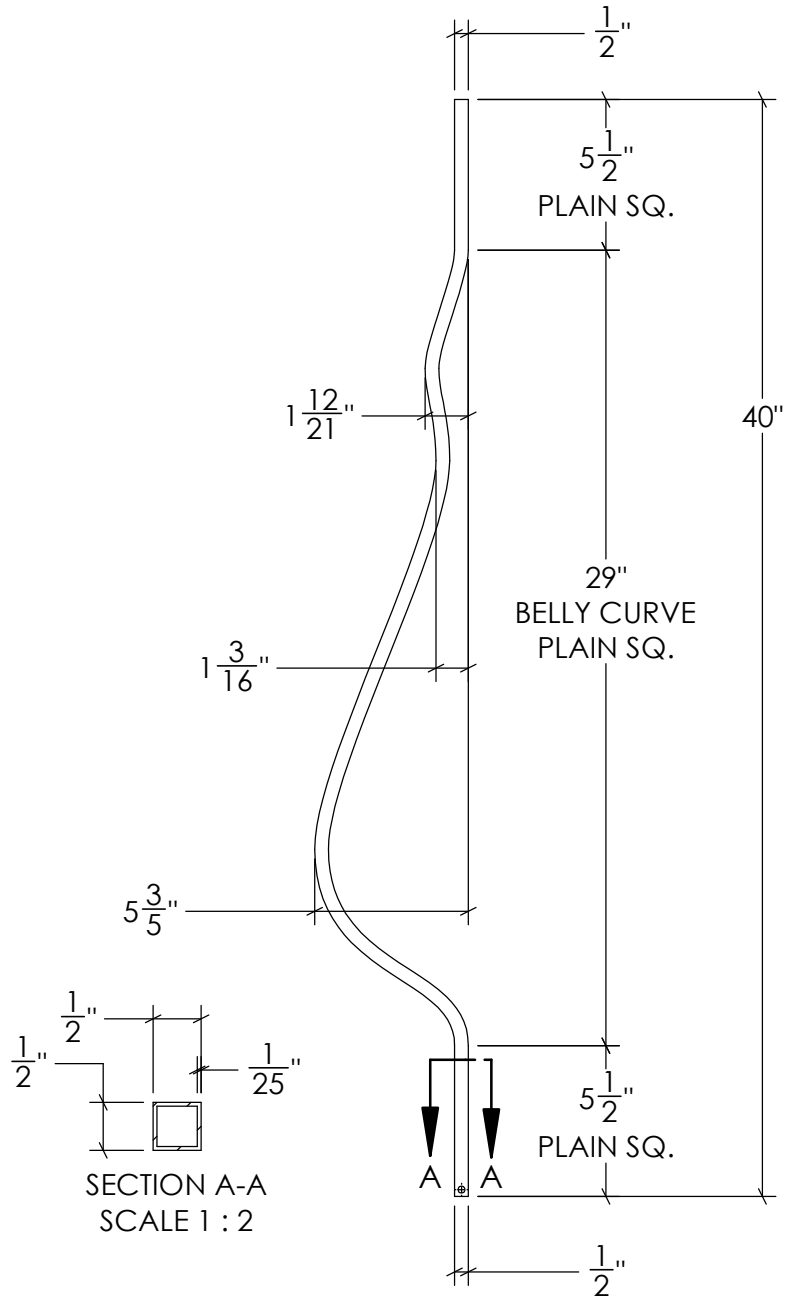

REVISIONS			
REV.	DESCRIPTION	DATE	REVISED BY
A			

**STAIRSUPPLIES™**

1722 Eisenhower Drive North

Suite B

Goshen, IN 46526

COPYRIGHT 2022 StairSupplies™ ALL RIGHTS RESERVED

DESCRIPTION: PLA40 BLY (Plain Belly Iron Baluster)

Drawn by: **RSAGRE**

DWG #: **C-2986**

Date: 07/07/2023

Created: 07/07/2023

Material: **Iron**

Scale: **1 : 7**