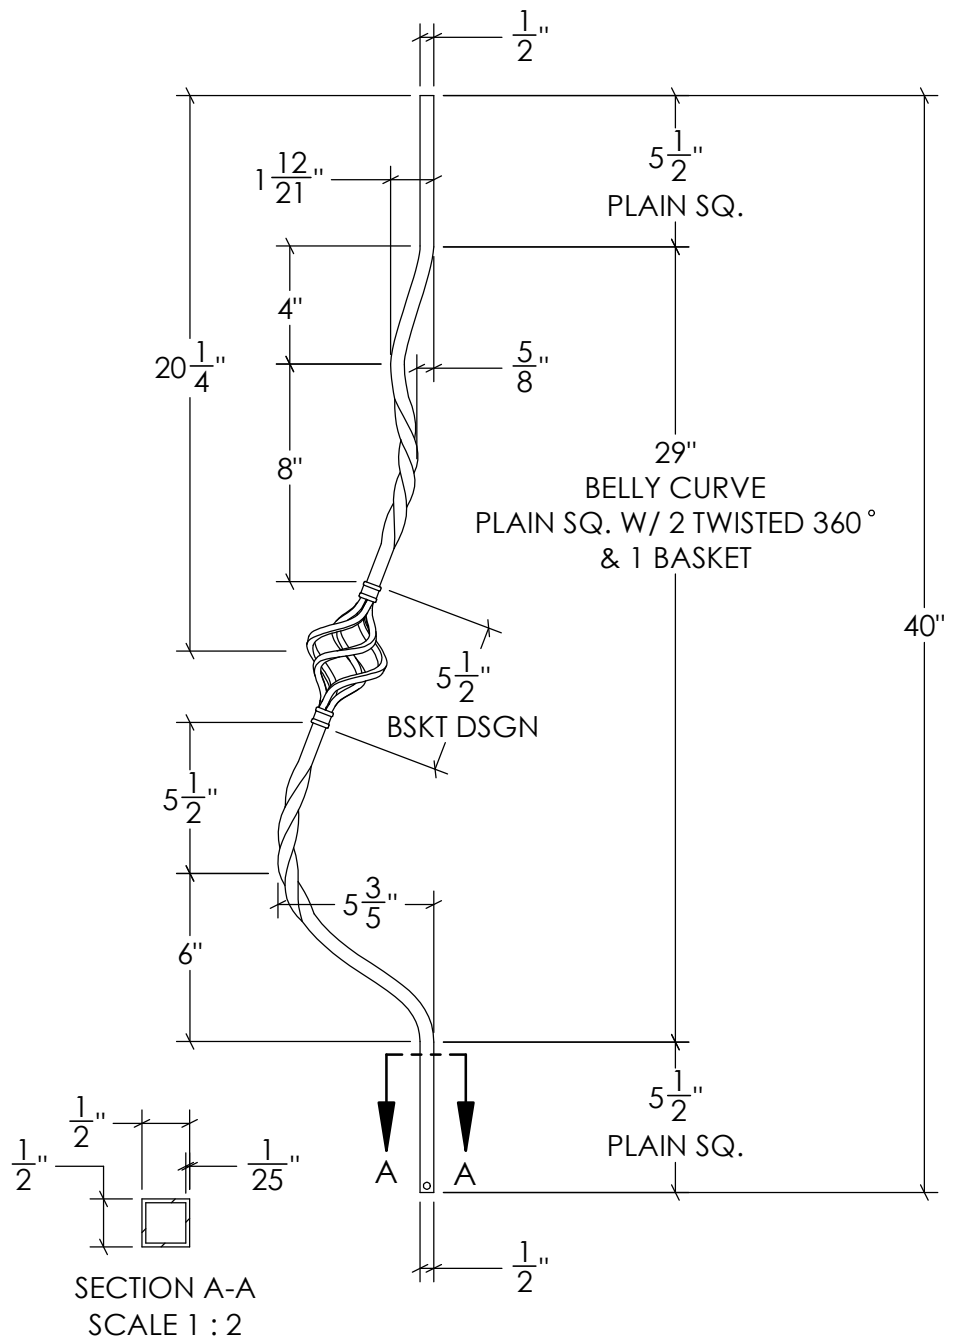

REVISIONS			
REV.	DESCRIPTION	DATE	REVISED BY
A			

**STAIRSUPPLIES™**

1722 Eisenhower Drive North  
Suite B  
Goshen, IN 46526  
COPYRIGHT 2022 StairSupplies™ ALL RIGHTS RESERVED

Description: 1 BASK 40 BLY (Basket Belly Iron Bal.)

Drawn by: **RSAGRE**

DWG #: **C-2988**

Date: 07/12/2023  
Created: 07/12/2023

Material: **Iron**

Scale: **1 : 7**