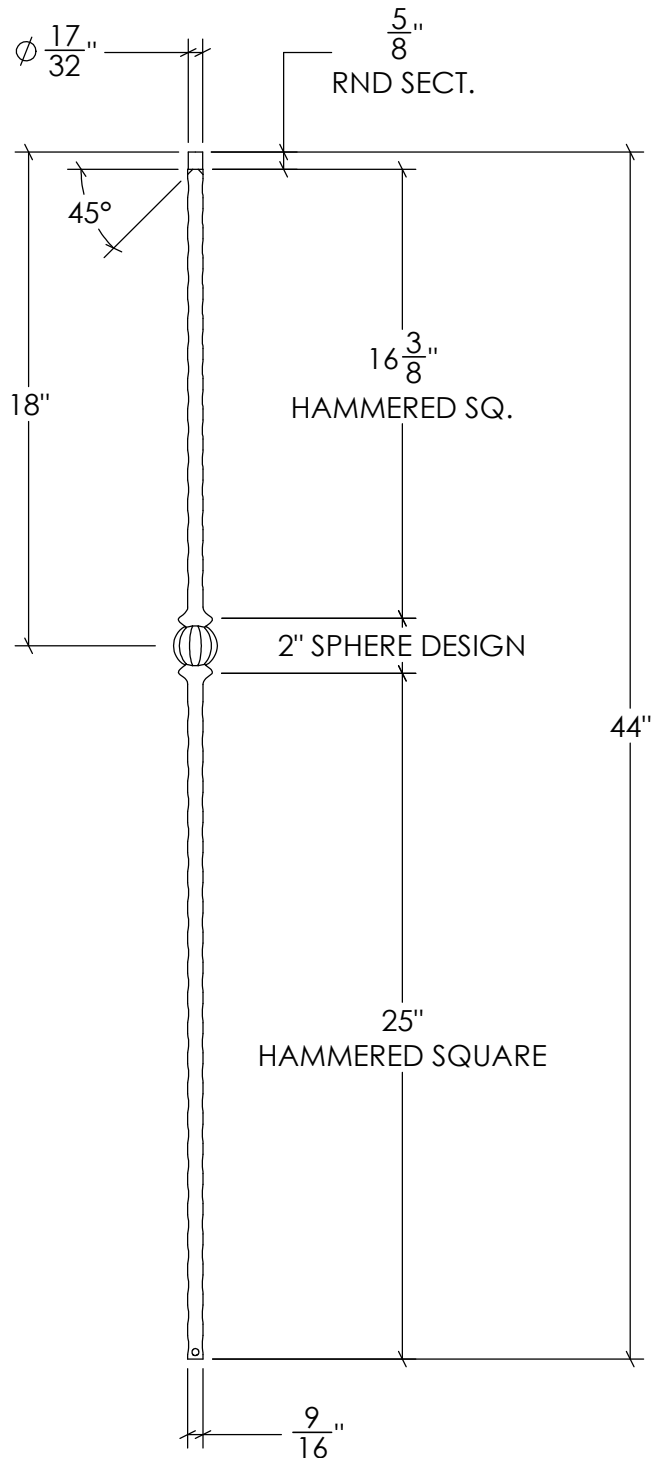

REVISIONS			
REV.	DESCRIPTION	DATE	REVISED BY
A			

1722 Eisenhower Drive North
 Suite B
 Goshen, IN 46526
 COPYRIGHT 2022 StairSupplies™ ALL RIGHTS RESERVED

DESCRIPTION: M30544 (Single Sphere Iron Bal.)		
Drawn by: RSAGRE	DWG #: C-2990	
Date: 07/14/2023	Material: Iron	Scale: 1 : 7
Created: 07/14/2023		