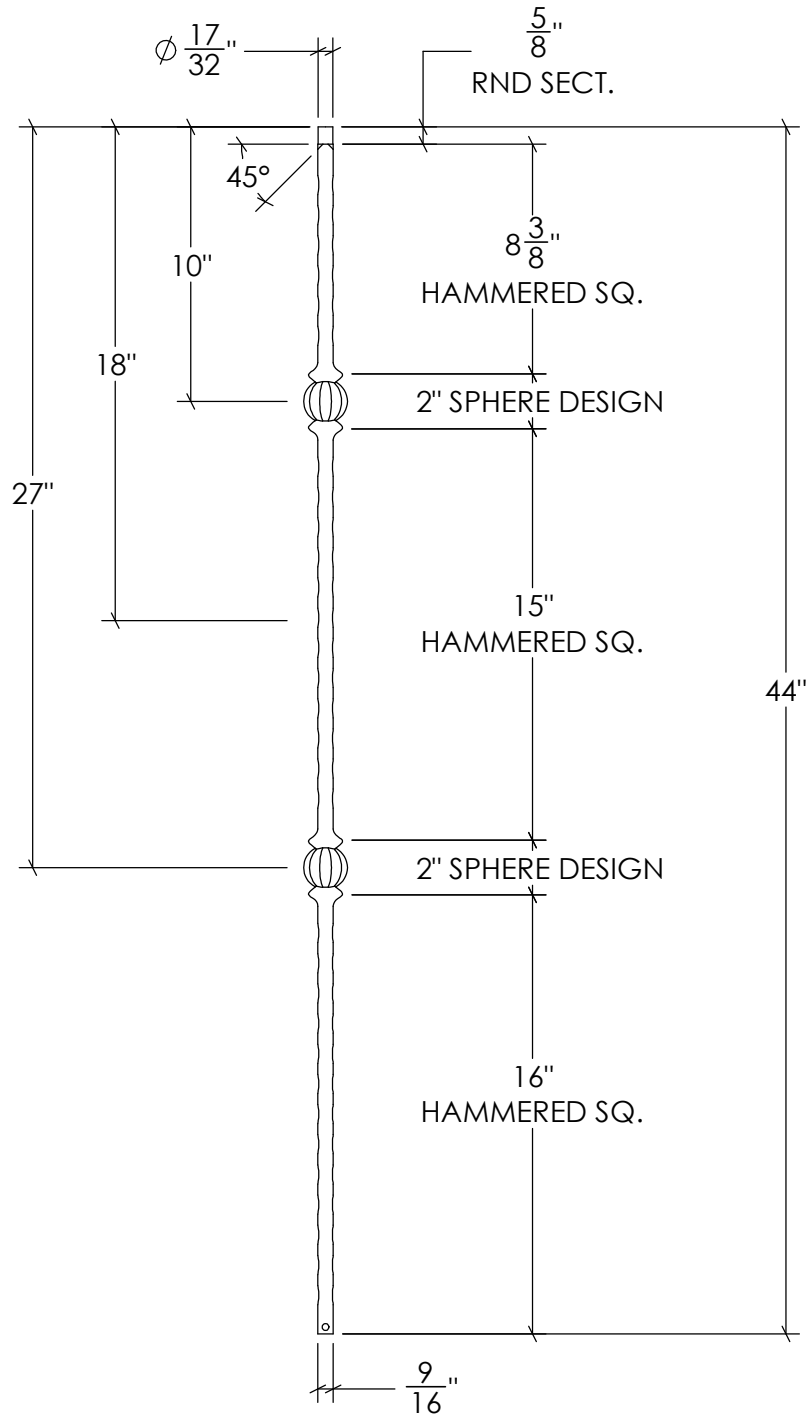

REVISIONS			
REV.	DESCRIPTION	DATE	REVISED BY
A			

STAIRSUPPLIES™

1722 Eisenhower Drive North
 Suite B
 Goshen, IN 46526
 COPYRIGHT 2022 StairSupplies™ ALL RIGHTS RESERVED

DESCRIPTION: M30844 (Double Sphere Iron Bal.)

Drawn by: **RSAGRE**

DWG #: **C-2991**

Date: 07/17/2023
 Created: 07/17/2023

Material: **Iron**

Scale: **1 : 7**