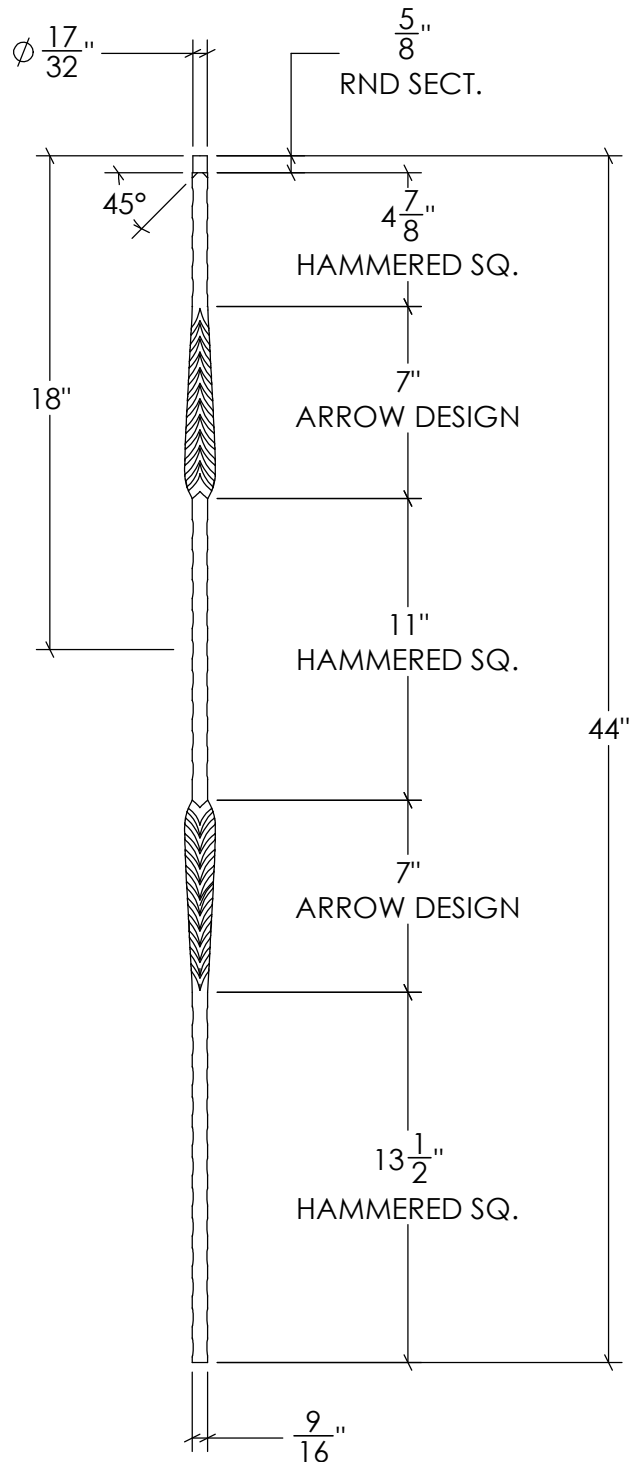

REVISIONS			
REV.	DESCRIPTION	DATE	REVISED BY
A			

 **STAIRSUPPLIES™**

1722 Eisenhower Drive North

Suite B

Goshen, IN 46526

COPYRIGHT 2022 StairSupplies™ ALL RIGHTS RESERVED

Description: **M11044 (Double Arrow Iron Baluster)**

Drawn by: **RSAGRE**

DWG #: **C-2997**

Date: 07/25/2023

Created: 07/25/2023

Material: **Iron**

Scale: **1 : 7**